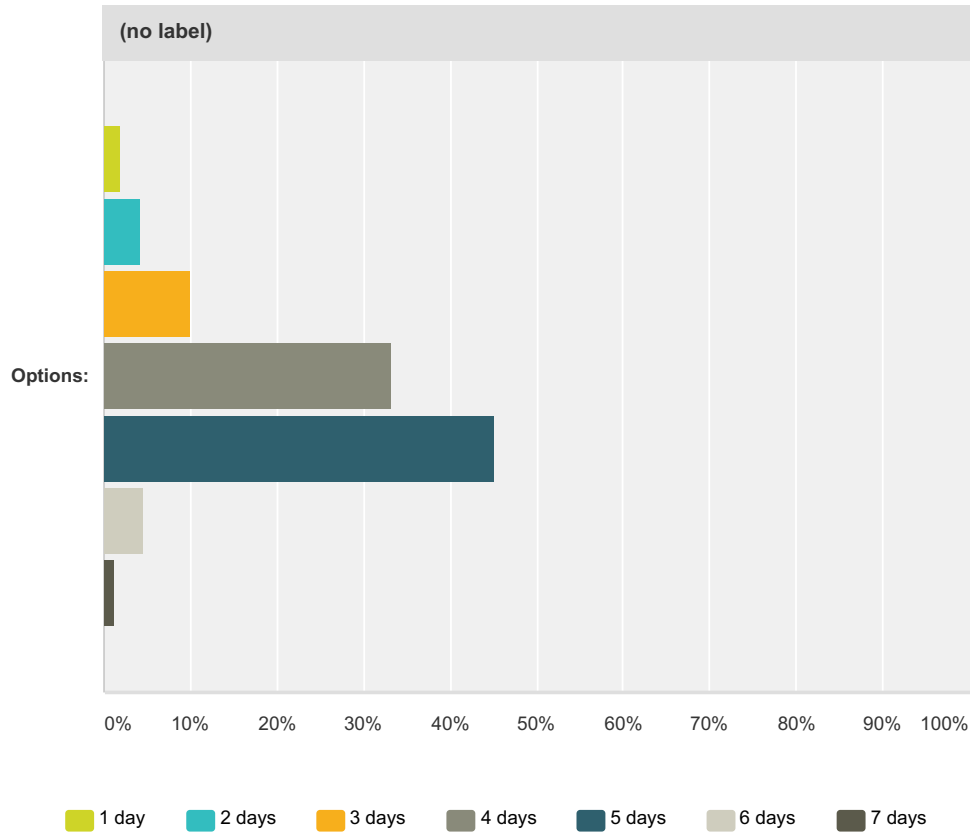

Q1 Please identify yourself:

Answered: 649 Skipped: 16

(no label)				
	Faculty	Staff	Student	Total
Categories:	14.48% 94	28.35% 184	57.16% 371	649

Q2 Gender

Answered: 659 Skipped: 6

Answer Choices	Responses
Male	42.49% 280
Female	57.51% 379
Total	659

Q3 How many days a week do you usually come to campus?

Answered: 660 Skipped: 5

(no label)								
	1 day	2 days	3 days	4 days	5 days	6 days	7 days	Total
Options:	1.82% 12	4.24% 28	10.00% 66	33.18% 219	45.00% 297	4.55% 30	1.21% 8	660