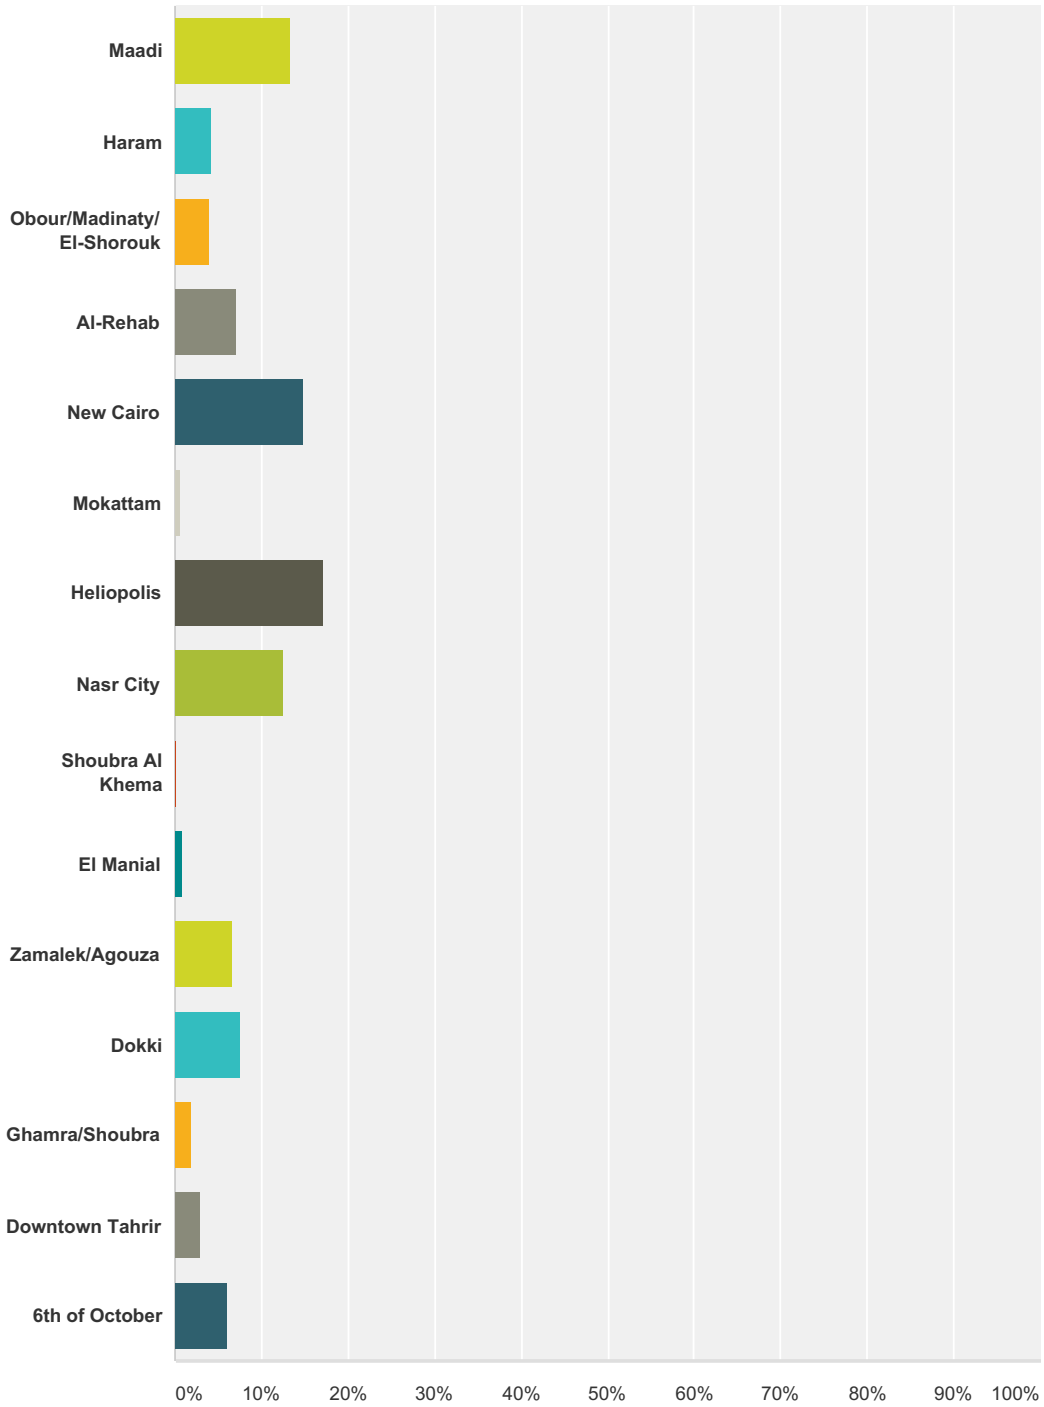

Q1 Please identify yourself:

Answered: 649 Skipped: 16

(no label)				
	Faculty	Staff	Student	Total
Categories:	14.48% 94	28.35% 184	57.16% 371	649

Q2 Gender

Answered: 659 Skipped: 6

Answer Choices	Responses
Male	42.49% 280
Female	57.51% 379
Total	659

Q3 How many days a week do you usually come to campus?

Answered: 660 Skipped: 5

(no label)								
	1 day	2 days	3 days	4 days	5 days	6 days	7 days	Total
Options:	1.82% 12	4.24% 28	10.00% 66	33.18% 219	45.00% 297	4.55% 30	1.21% 8	660

Q4 Where do you live? (Choose closest from options below)

Answered: 664 Skipped: 1

Answer Choices	Responses	Count
Maadi	13.40%	89
Haram	4.22%	28
Obour/Madinaty/El-Shorouk	4.07%	27
Al-Rehab	7.08%	47

AUC Transportation and Carpooling - Spring 2016