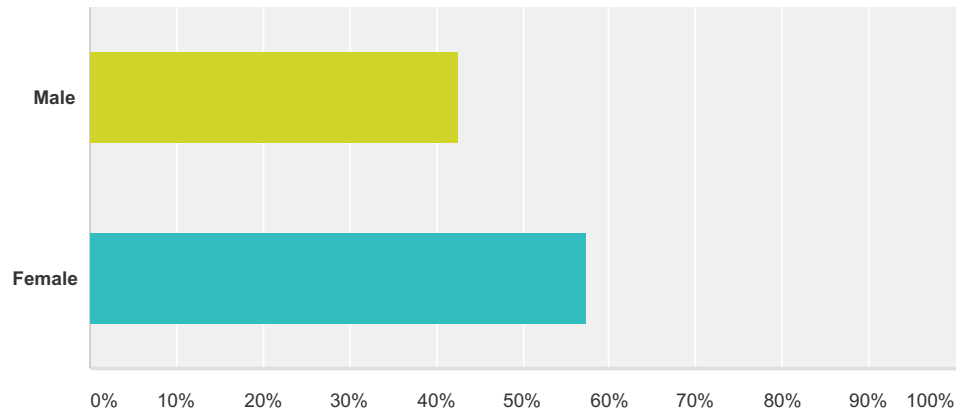

Q1 Please identify yourself:

Answered: 649 Skipped: 16

(no label)				
	Faculty	Staff	Student	Total
Categories:	14.48% 94	28.35% 184	57.16% 371	649

Q2 Gender

Answered: 659 Skipped: 6

Answer Choices	Responses
Male	42.49% 280
Female	57.51% 379
Total	659