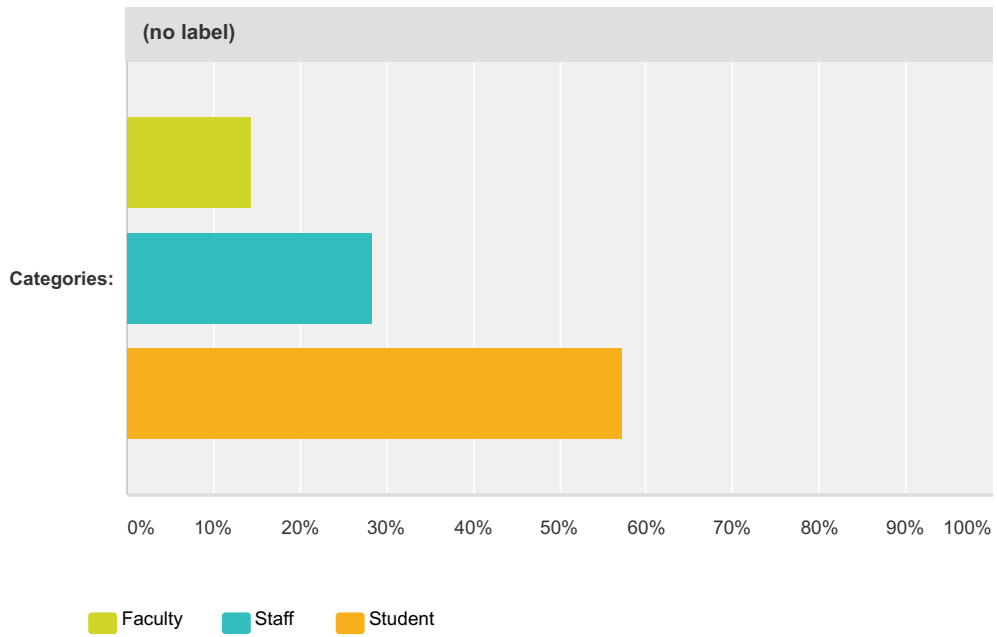

Q1 Please identify yourself:

Answered: 649 Skipped: 16

(no label)				
	Faculty	Staff	Student	Total
Categories:	14.48% 94	28.35% 184	57.16% 371	649

Q2 Gender

Answered: 659 Skipped: 6

Answer Choices	Responses
Male	42.49% 280
Female	57.51% 379
Total	659