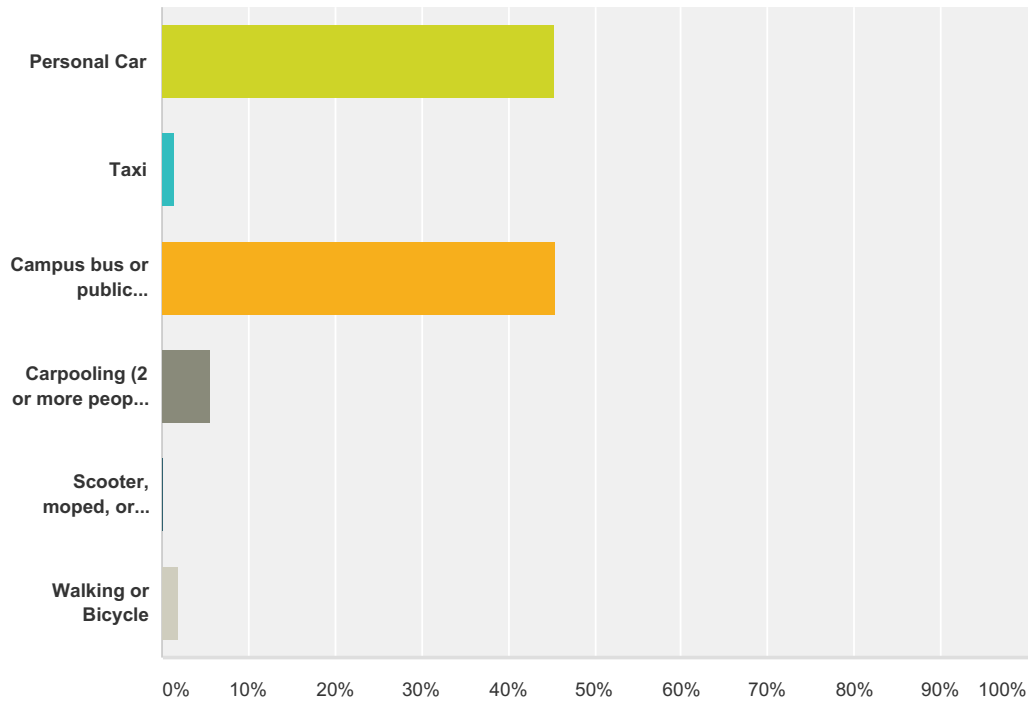

Q5 How do you usually get to AUC?

Answered: 657 Skipped: 8

Answer Choices	Responses
Personal Car	45.36% 298
Taxi	1.37% 9
Campus bus or public transportation	45.51% 299
Carpooling (2 or more people in car, NOT including taxi driver of personal driver)	5.63% 37
Scooter, moped, or motorcycle	0.15% 1
Walking or Bicycle	1.98% 13
Total	657