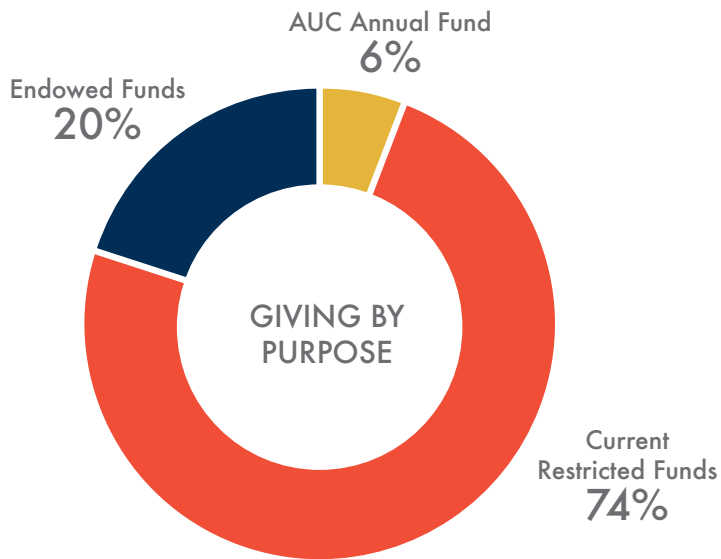

The AUC Annual Fund creates lifetime opportunities for outstanding students through scholarships and financial aid. Every donor's participation is a vote of confidence in AUC and works immediately to make a difference in enriching campus life. The listing that follows recognizes individual and corporate donors who contributed to the AUC Annual Fund from July 1, 2019 to September 15, 2020.